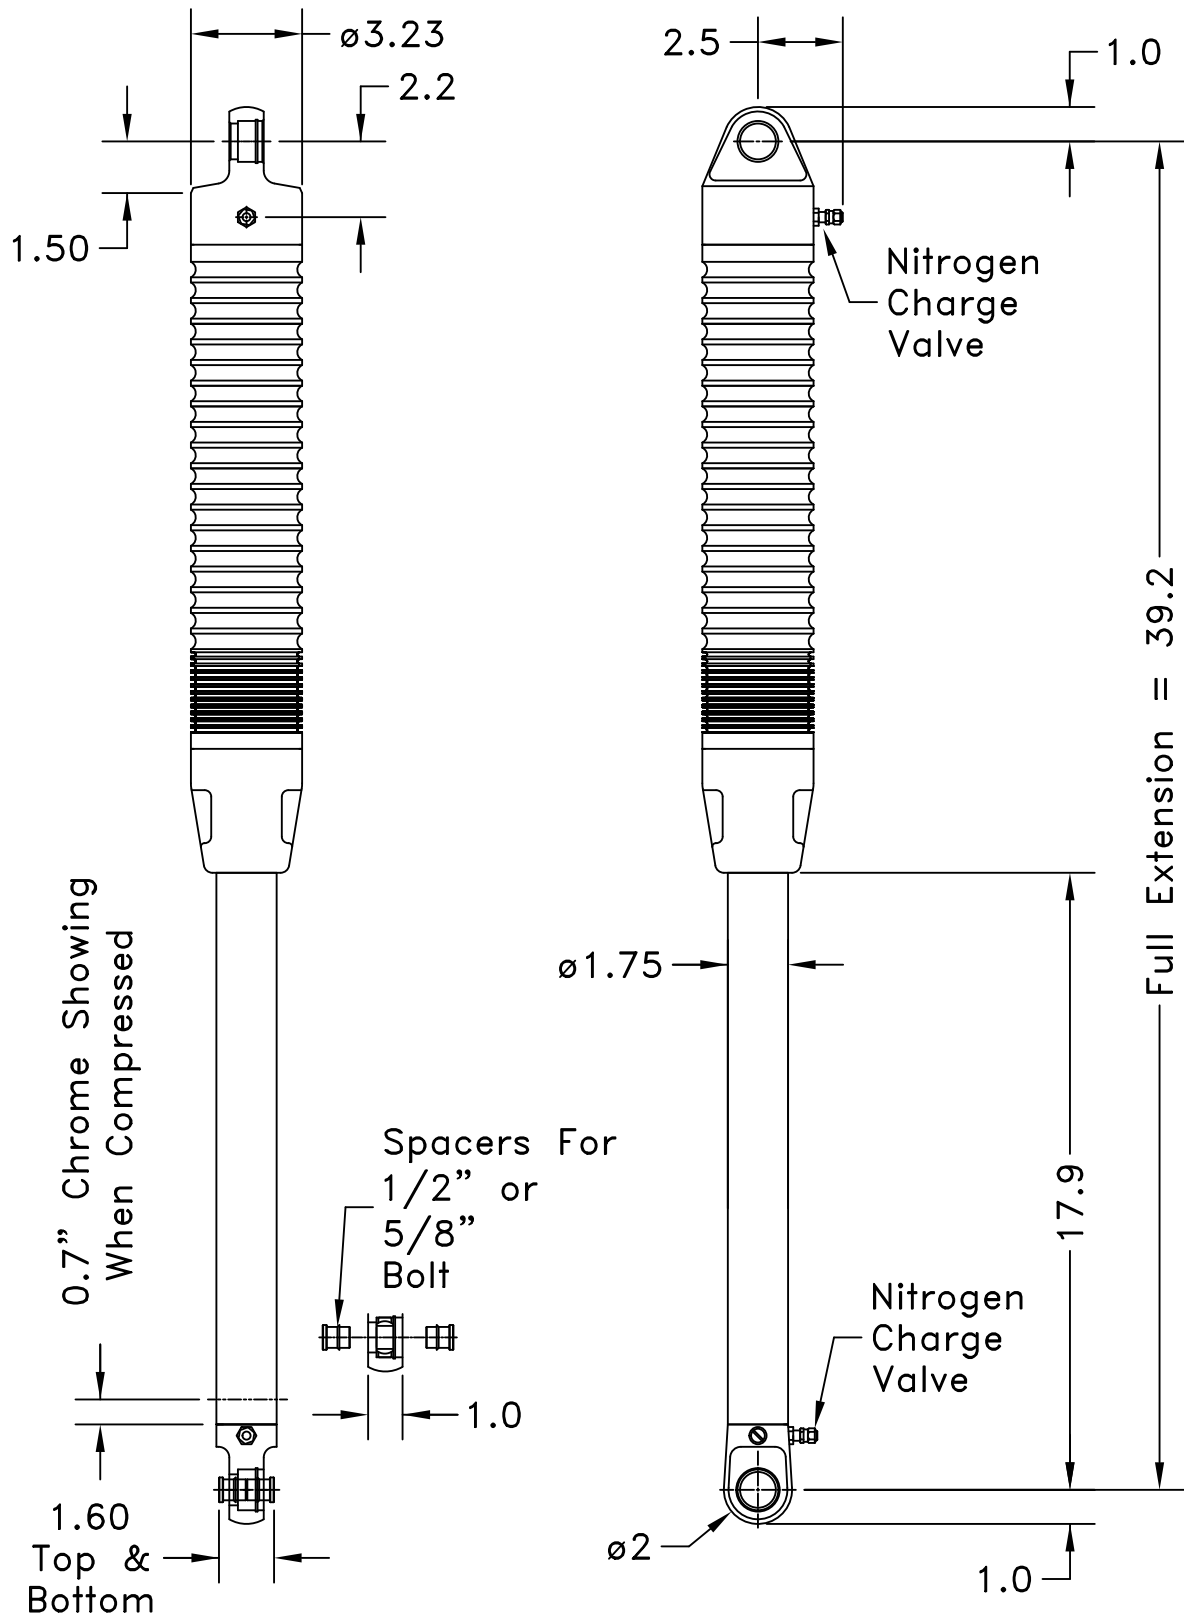

# ORI STX Strut 10" Stroke

# ORI STX Strut 12" Stroke

# ORI STX Strut 14" Stroke

# ORI STX Strut 18" Stroke