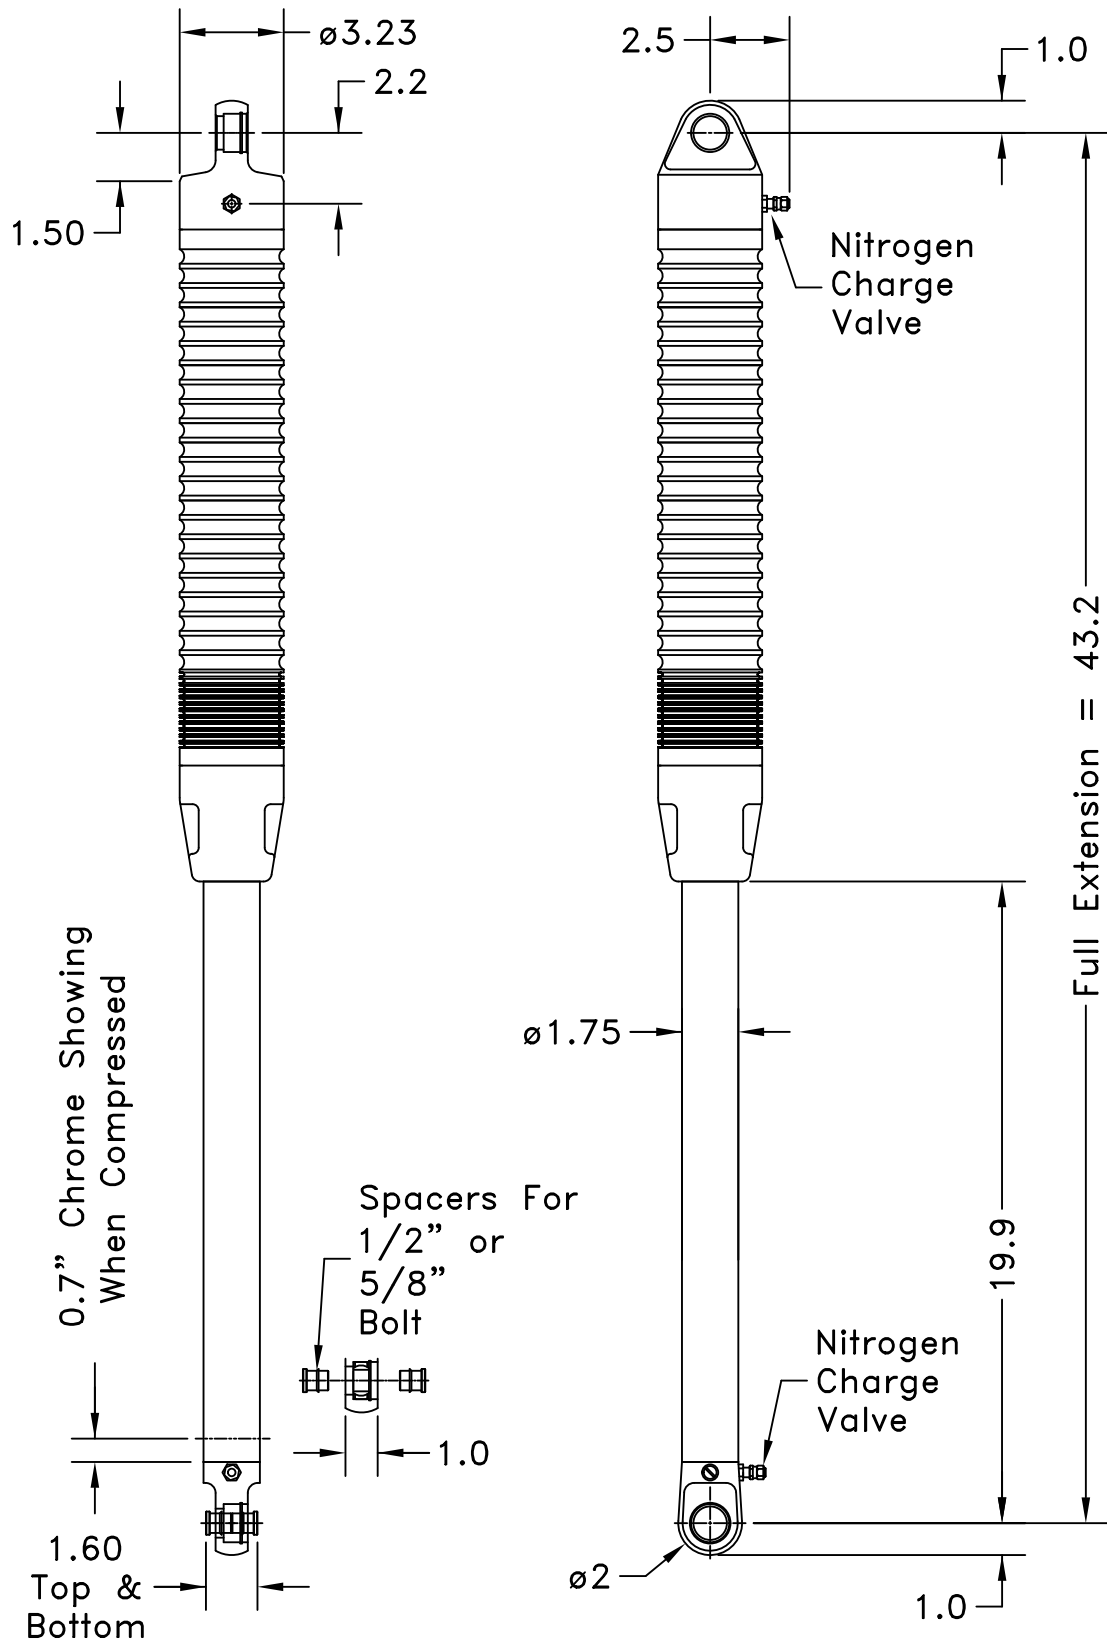

# ORI STX Strut 10" Stroke

# ORI STX Strut 12" Stroke

# ORI STX Strut 14" Stroke

# ORI STX Strut 18" Stroke