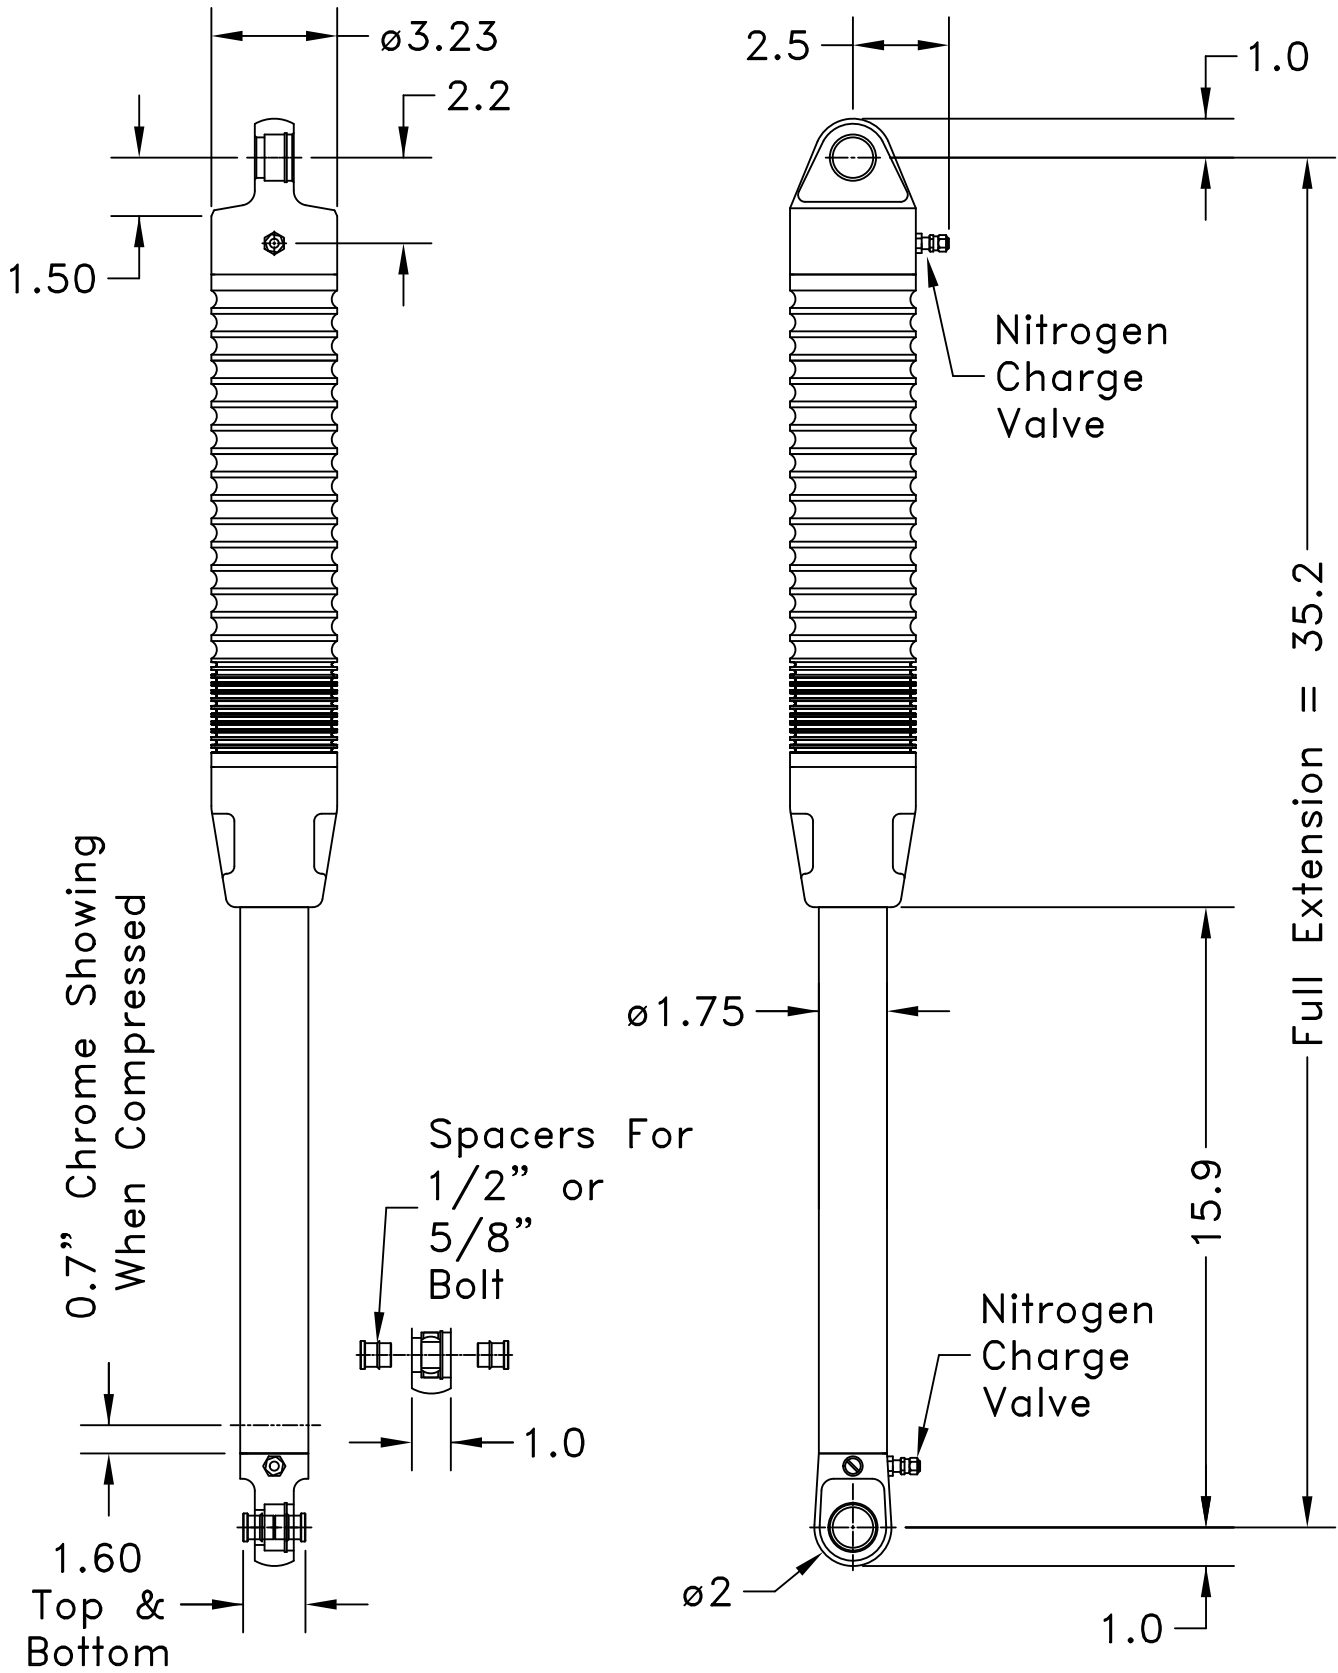

# ORI STX Strut 8" Stroke

# ORI STX Strut 10" Stroke

# ORI STX Strut 14" Stroke

# ORI STX Strut 18" Stroke