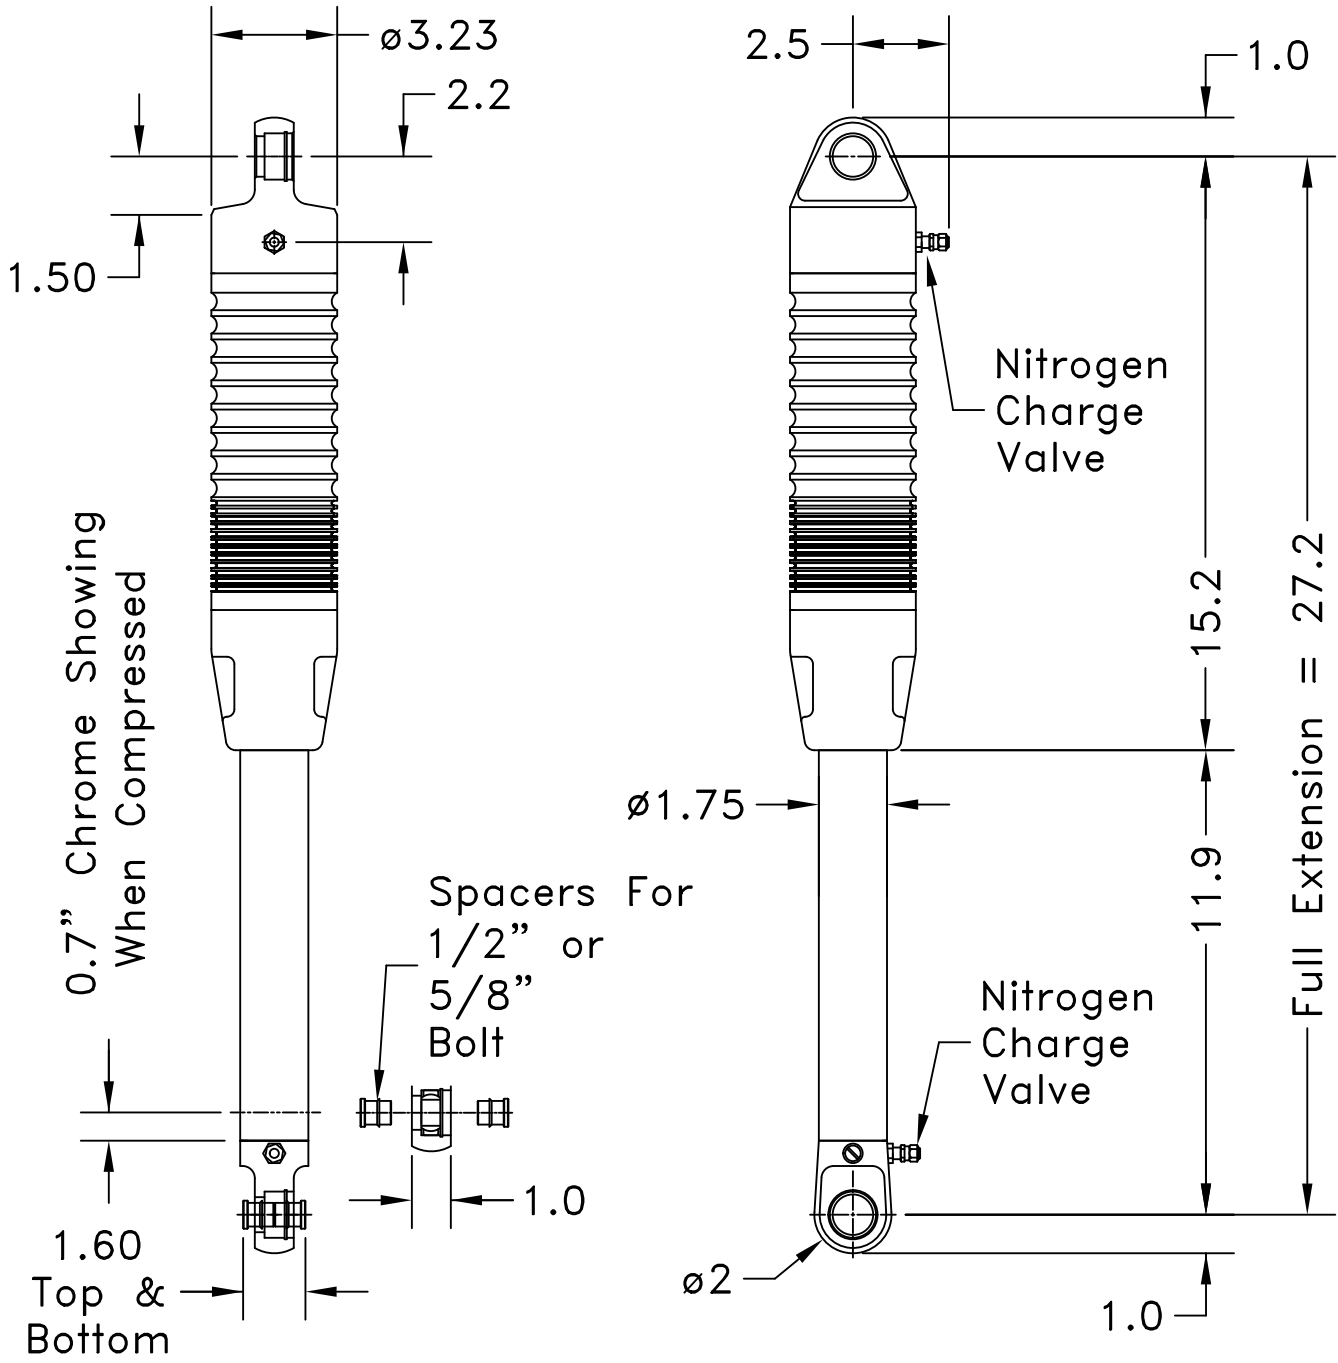

# ORI STX Strut 8" Stroke

# ORI STX Strut 10" Stroke

# ORI STX Strut 14" Stroke

# ORI STX Strut 18" Stroke