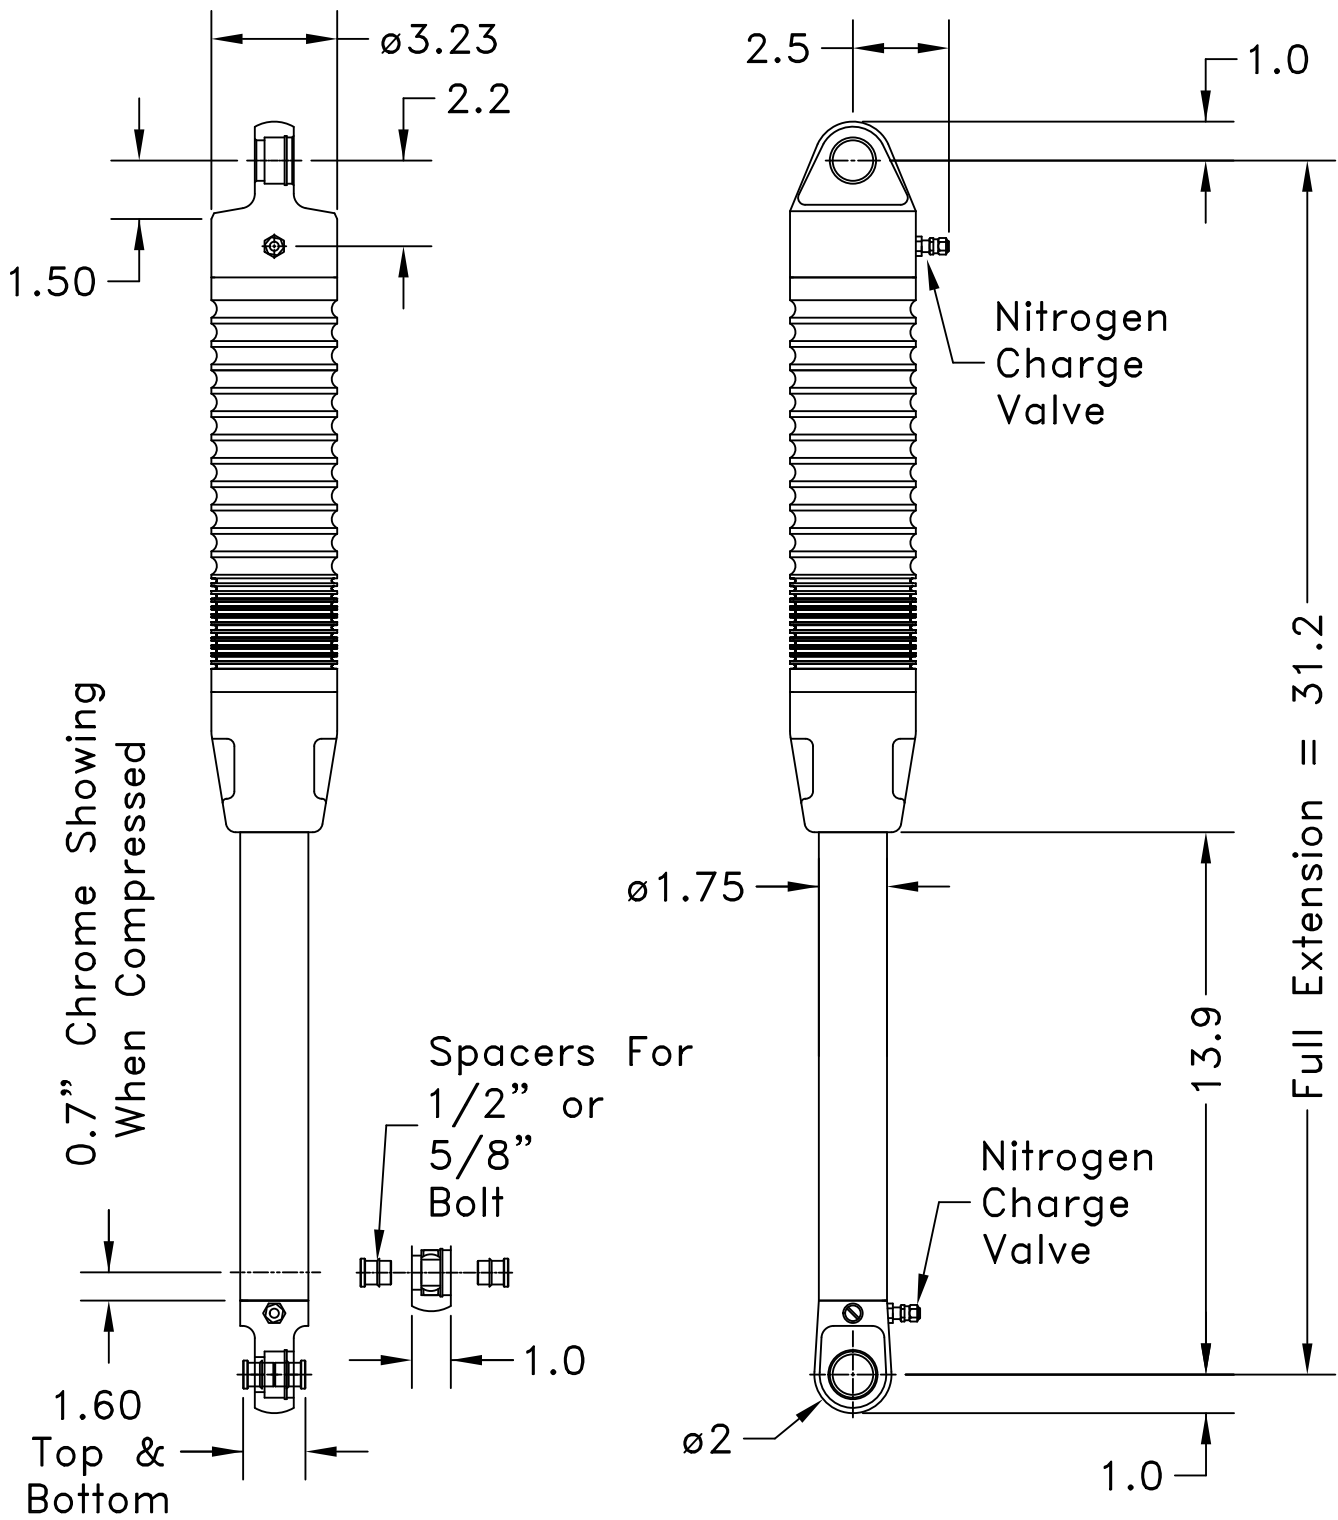

# ORI STX Strut 8" Stroke

# ORI STX Strut 10" Stroke

# ORI STX Strut 14" Stroke

# ORI STX Strut 18" Stroke