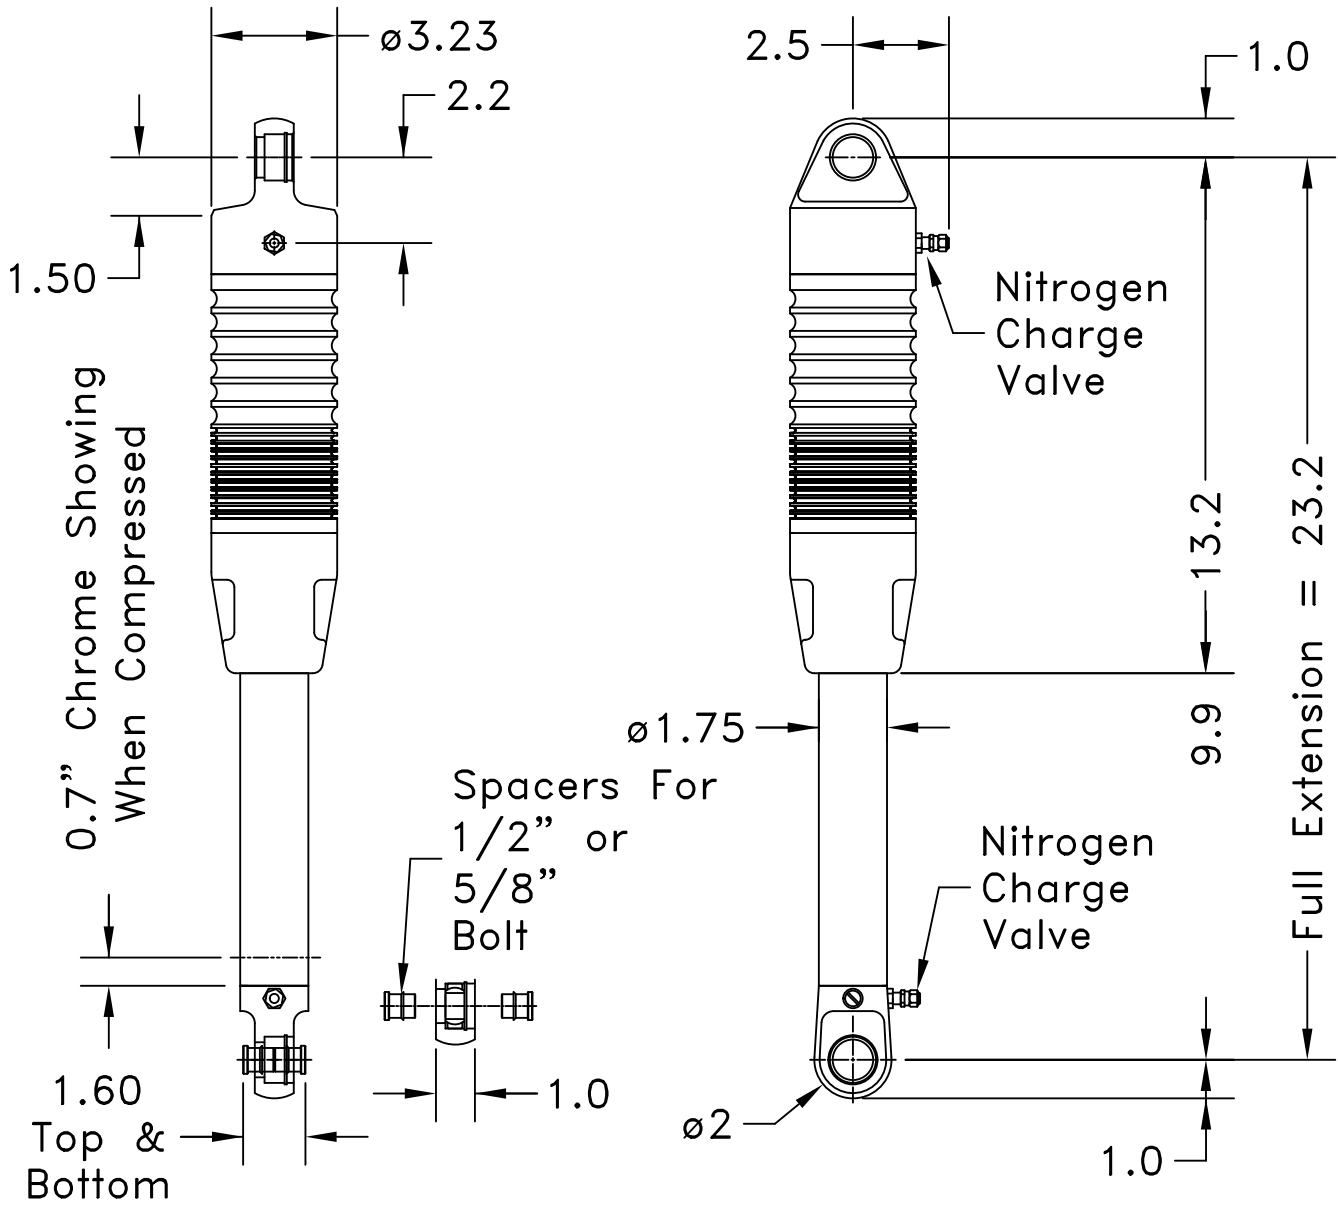

# ORI STX Strut 8" Stroke

# ORI STX Strut 10" Stroke

# ORI STX Strut 14" Stroke